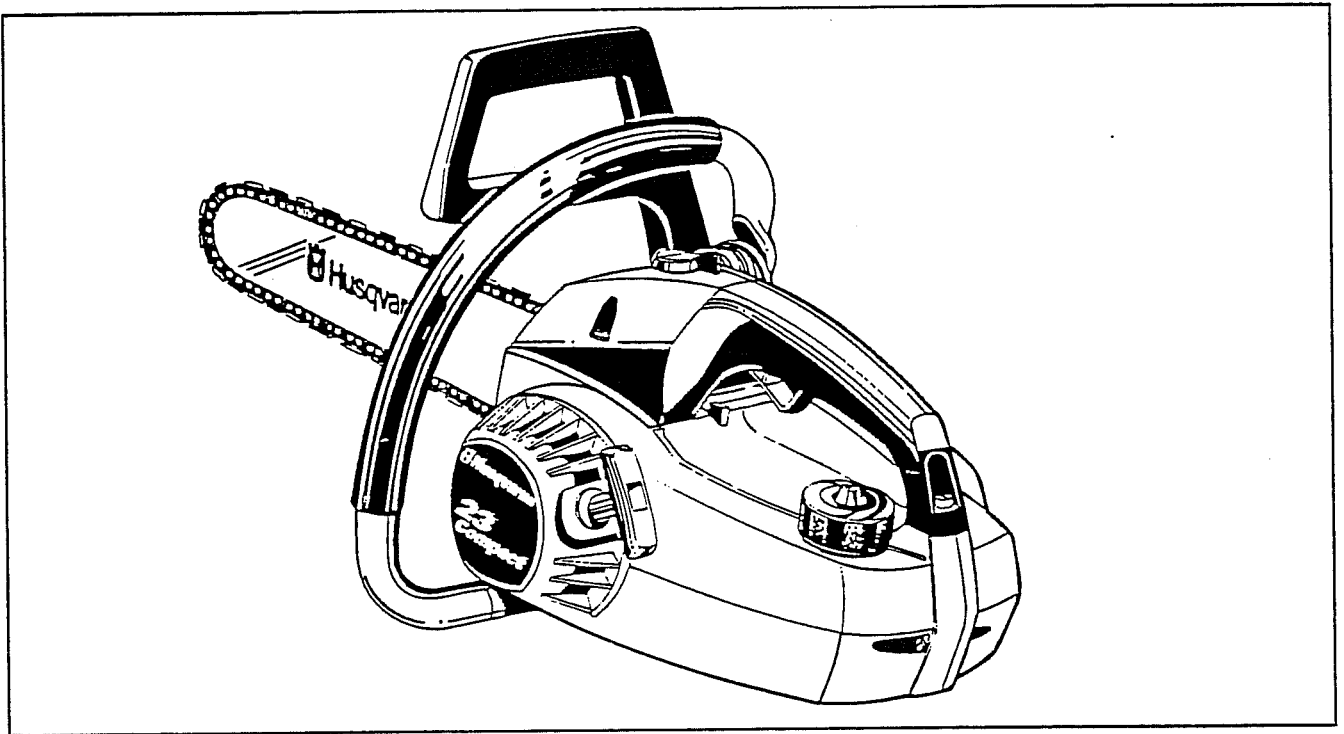

23 Compact

1.1993

Spare parts

Pièces détachées

⚠ WARNING

All repairs, adjustments and maintenance not described in the Operator's Manual must be performed by qualified service personnel.

KEY NO.	PART NO.	DESCRIPTION	KEY NO.	PART NO.	DESCRIPTION
1	530-023788	Switch Knob Ass'y.	30	530-023887	Thrust Washer
2	530-023786	Ramp Switch	31	530-010444	Oil Cap Ass'y. (w/ retainer)
3	530-015135	Lock Nut	32	530-069166	Clutch Drum
4	530-023492	Bar Adjust Pin	33	530-032079	Clutch Bearing
5	530-015236	Screw	34	530-023519	Clutch Spacer (Inside)
6	530-036450	Oil Tank Vent Pin	35	530-023535	Spacer
7	530-015642	Bar Mounting Stud	36	530-023796	Spark Arrestor Screen
8	530-014742	Crankcase Ass'y (Incl. #3-7,10,11 & 18)	37	530-069451	Piston Kit (Incl.#28,45 & Pin)
9	530-030054	Crankcase Sealant	43	530-001666	Screw
10	530-069142	Check Valve Kit- (Incl. #12)	44	530-019159	Cylinder Gasket
11	530-019069	Crankshaft Seal	45	530-027482	Piston Ring
12	530-019089	Check Valve Gasket	46	530-010474	Connecting Rod Ass'y. Kit (Incl. 58 & 59)
13	530-015176	Screw	47	530-069022	Engine Gasket Kit (* Indicates Contents)
14	530-023802	Metering Body Cover	48	530-015986	Screw
15	530-019091	Metering Body Gasket	49	530-023797	Muffler Baffle
16	530-023801	Oil Filter	50	530-023794	Muffler Body
17	530-010195	Metering Body Ass'y.	51	530-023787	Switch Clamp
18	530-032029	Crankshaft Bearing	52	530-015235	Screw
19	530-032065	Roller Bearing (Incl. 12 bearings)	53	530-062073	Chain Repair Kit
20	530-022172	Crankshaft	54	530-039116	Switch Lead
21	530-021026	Oil Discharge Line	55	530-030005	Spark Plug CJ-8
22	530-069193	Clutch Ass'y. Kit (Incl. #23)	56	530-012172	Cylinder
23	530-069197	Clutch Washer Kit (Outside)	57	530-015239	Screw
24	530-015486	Washer	58	530-069659	Chain Brake Ass'y. - Ref. page 3
25	530-032075	Bearing Rod-(Top) (Incl. 22 Bearings)	Not Shown		
26	530-015189	Screw		530-081677	Operator's Manual
27	530-023795	Muffler Cover		530-047038	Carton Contents Bag
28	530-023843	Piston Pin Retainer		530-061831	Carton
				530-031146	Screws