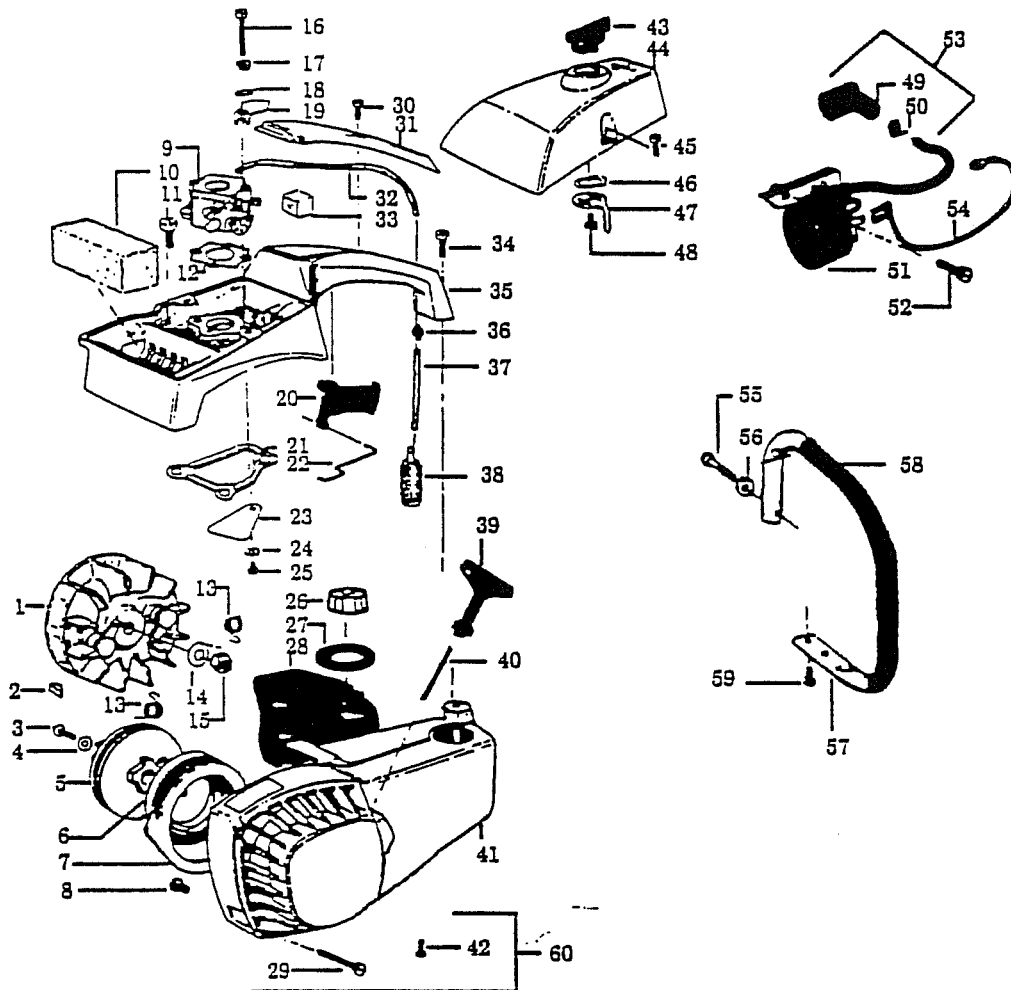

KEY NO	PART NO.	DESCRIPTION	KEY NO	PART NO.	DESCRIPTION
1	530-039111	Flywheel Ass'y. (Incl. #13)	31	530-024967	Handle Cover
2	530-015126	Flywheel Key	32	530-021025	Fuel Line
3	530-015036	Screw	33	530-023373	Throttle Wire Boot
4	530-015123	Washer	34	530-015141	Screw
5	530-069288	Starter Pulley	35	530-036950	Handle & Carb. Hsg.
6	530-042023	Starter Spring	36	530-023877	Fuel Line Fitting
7	530-025487	Air Baffle (Model 225)	37	530-069216	Line Kit (Bulk 8133)
8	530-001726	Screw (Model 225)	38	530-014362	Fuel Pick-Up Ass'y.
9	530-035181	Carburetor	39	530-026735	Starter Handle
10	530-023791	Air Filter	40	530-069232	Rope Kit
11	530-015242	Screw	41	530-069281	Fan Hsg. Kit
12	* 530-019045	Carburetor Gasket	42	530-015650	Screw
13	530-023817	Starter Dog Spring	43	530-023807	Choke Knob
14	530-015127	Flywheel Washer	44	530-024965	Carb. Cover
15	530-626605	Nut	45	530-015168	Screw
16	530-015245	Screw	46	530-015147	Wave Washer
17	530-023865	Spacer	47	530-023806	Choke Lever
18	530-015254	Wave Washer	48	530-015407	Screw
19	530-023805	Choke Shutter	49	530-003934	Spark Plug Boot
20	530-024803	Throttle Trigger	50	530-003933	Spark Plug Connector
21	* 530-019118	Gasket	51	530-069202	Ignition Module Kit
22	530-026606	Throttle Wire	52	530-015128	Screw
23	530-023366	Reed Valve	53	530-039082	Spark Plug Lead (Incl. 49&50)
24	530-023367	Washer	54	530-039116	Switch Lead
25	530-015241	Screw	55	530-015037	Screw
26	530-010729	Fuel Cap Ass'y.	56	530-015151	Washer
27	530-019093	Seal	57	530-010991	Handlebar
28	530-010775	Fuel Tank Ass'y. (Incl. #26, 27 & 38)	58	530-027847	Grip
29	530-015649	Screw	59	530-015507	Screw
30	530-015247	Screw	60	530-069288	Fan Hsg. Screw Kit (Incl. 29&42 & #9 pg. 1)