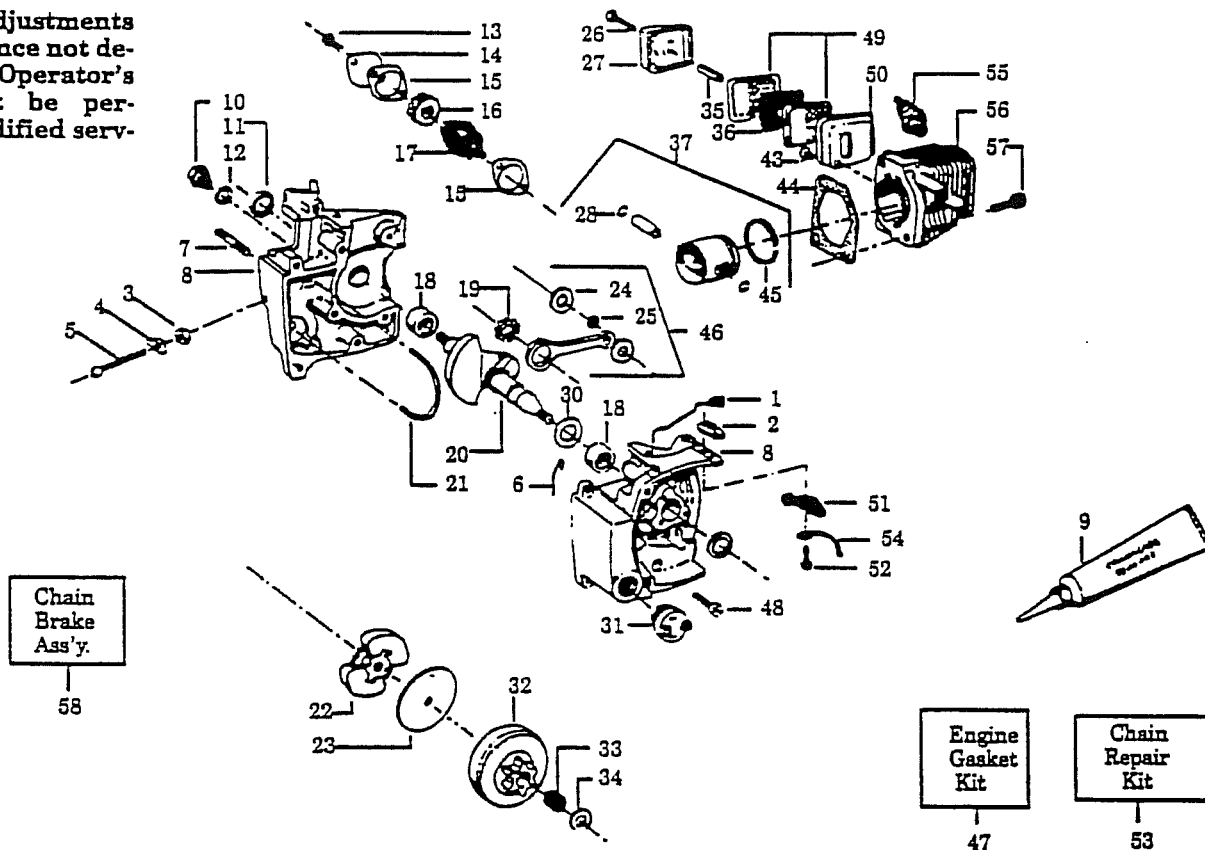

⚠ WARNING

All repairs, adjustments and maintenance not described in the Operator's Manual must be performed by qualified service personnel.

KEY NO.	PART NO.	DESCRIPTION	KEY NO.	PART NO.	DESCRIPTION
1	530-023788	Switch Knob Ass'y.	30	530-023887	Thrust Washer
2	530-023786	Ramp Switch	31	530-010444	Oil Cap Ass'y. (w/ retainer)
3	530-015135	Lock Nut	32	530-069166	Clutch Drum
4	530-023492	Bar Adjust Pin	33	530-032079	Clutch Bearing
5	530-015236	Screw	34	530-023519	Clutch Spacer (Inside)
6	530-036450	Oil Tank Vent Pin	35	530-023535	Spacer
7	530-015642	Bar Mounting Stud	36	530-023796	Spark Arrestor Screen
8	530-014742	Crankcase Ass'y (Incl. #3-7,10,11 & 18)	37	530-069451	Piston Kit (Incl.#28,45 & Pin)
9	530-030054	Crankcase Sealant	43	530-001666	Screw
10	530-069142	Check Valve Kit- (Incl. #12)	44	530-019159	Cylinder Gasket
11	530-019069	Crankshaft Seal	45	530-027482	Piston Ring
12	530-019089	Check Valve Gasket	46	530-010474	Connecting Rod Ass'y. Kit (Incl. 58 & 59)
13	530-015176	Screw	47	530-069022	Engine Gasket Kit (* Indicates Contents)
14	530-023802	Metering Body Cover	48	530-015986	Screw
15	530-019091	Metering Body Gasket	49	530-023797	Muffler Baffle
16	530-023801	Oil Filter	50	530-023794	Muffler Body
17	530-010195	Metering Body Ass'y.	51	530-023787	Switch Clamp
18	530-032029	Crankshaft Bearing	52	530-015235	Screw
19	530-032065	Roller Bearing (Incl. 12 bearings)	53	530-062073	Chain Repair Kit
20	530-022172	Crankshaft	54	530-039116	Switch Lead
21	530-021026	Oil Discharge Line	55	530-030005	Spark Plug CJ-8
22	530-069193	Clutch Ass'y. Kit (Incl. #23)	56	530-012172	Cylinder
23	530-069197	Clutch Washer Kit (Outside)	57	530-015239	Screw
24	530-015486	Washer	58	530-069659	Chain Brake Ass'y. - Ref. page 3
25	530-032075	Bearing Rod-(Top) (Incl. 22 Bearings)	Not Shown		
26	530-015189	Screw		530-081677	Operator's Manual
27	530-023795	Muffler Cover		530-047038	Carton Contents Bag
28	530-023843	Piston Pin Retainer		530-061831	Carton
				530-031146	Screws